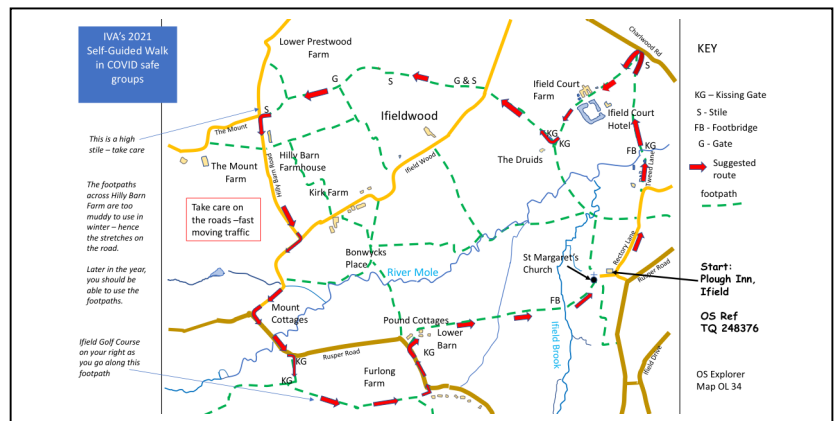

## New Year Walk 2021

WE'RE NOT ABLE TO LEAD THE TRADITIONAL NEW YEAR'S DAY WALK THIS YEAR. INSTEAD WE'VE PROVIDED OUR CHOSEN ROUTE.

WALK IT WHENEVER YOU WISH WITH FAMILY AND FRIENDS, BUT PLEASE STAY WITHIN COVID GUIDELINES.

YOU CAN DOWNLOAD THE SKETCH MAP AND NOTES VIA THE QR CODE OR FROM:

[www.iffeldvillageconservation.org.uk](http://www.iffeldvillageconservation.org.uk) Events

[www.iffeldparish.org/iva2021walk](http://www.iffeldparish.org/iva2021walk)